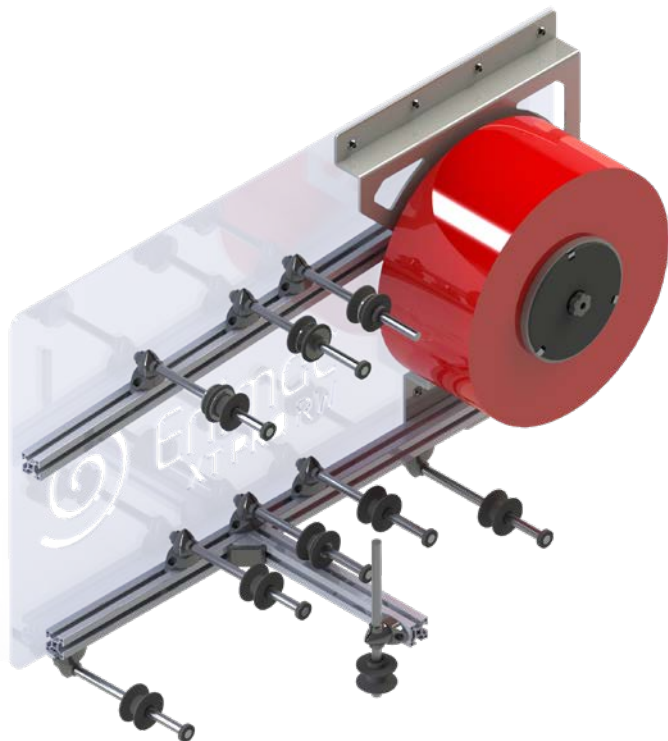

XT DESPOOLER

ACCESSORY

Characteristics

Maximum external diameter
Spool core diameter
Spool length
Maximum speed
Max Length x Height x Depth

XT DESPOOLER/UNWINDER

335 mm (13.2")
150 mm (5.9")
3000 m / 5000 m (9800' / 16000')
50 m/min (164'/min)
900 mm x 568 mm x 236 mm
(35.43" x 21.36" x 9.29")