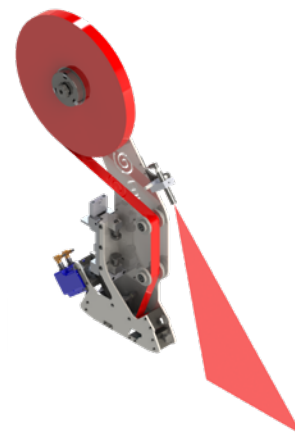

XT LIGHT HEAD

APPLICATORS

Characteristics

	LIGHT 25	LIGHT 50
Shortest strip of tape	25 mm (1")	25 mm (1")
Minimum distance between consecutive tape strips	25 mm (1")	25 mm (1")
Tape width	4 mm (0.16") - 25 mm (1")	4 mm (0.16") - 50 mm (2")
Tape thickness	0,1 mm - 1 mm	0,1 mm - 1 mm
Internal tape roll diameter	76 mm (3")	76 mm (3")
Maximum external tape roll diameter	40 cm (15.75")	40 cm (15.75")
Max Length x Height x Depth	310 mm x 575 mm x 85 mm (12.20" x 22.64" x 3.46")	310 mm x 575 mm x 88 mm (12.20" x 22.64" x 3.34")