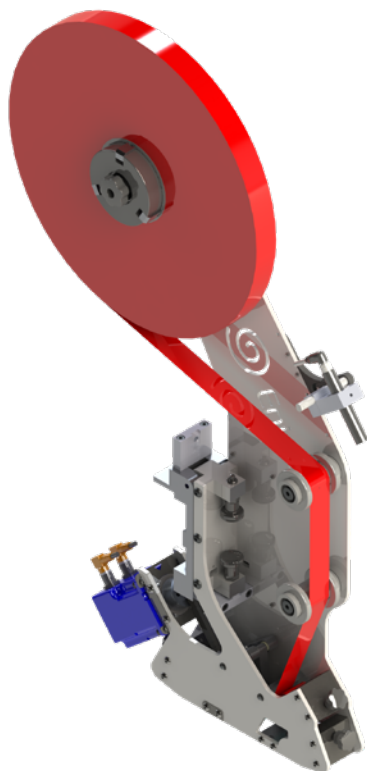

XT LIGHT HEAD

APPLICATORS

Characteristics

	LIGHT 25	LIGHT 50
Shortest strip of tape	25 mm (1")	25 mm (1")
Minimum distance between consecutive tape strips	25 mm (1")	25 mm (1")
Tape width	4 mm (0.16") - 25 mm (1")	4 mm (0.16") - 50 mm (2")
Tape thickness	0,1 mm - 1 mm	0,1 mm - 1 mm
Internal tape roll diameter	76 mm (3")	76 mm (3")
Maximum external tape roll diameter	40 cm (15.75")	40 cm (15.75")
Max Length x Height x Depth	310 mm x 575 mm x 85 mm (12.20" x 22.64" x 3.46")	310 mm x 575 mm x 88 mm (12.20" x 22.64" x 3.34")