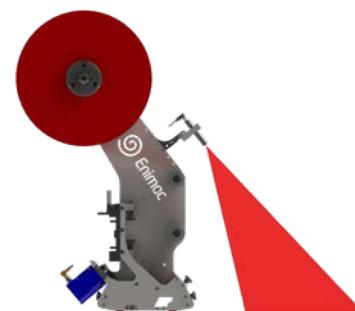

XT LIGHT HEAD

APPLICATORS

Characteristics

	LIGHT 25	LIGHT 50
Shortest strip of tape	25 mm (1")	25 mm (1")
Minimum distance between consecutive tape strips	25 mm (1")	25 mm (1")
Tape width	4 mm (0.16") - 25 mm (1")	4 mm (0.16") - 50 mm (2")
Tape thickness	0,1 mm - 1 mm	0,1 mm - 1 mm
Internal tape roll diameter	76 mm (3")	76 mm (3")
Maximum external tape roll diameter	40 cm (15.75")	40 cm (15.75")
Max Length x Height x Depth	310 mm x 575 mm x 85 mm (12.20" x 22.64" x 3.46")	310 mm x 575 mm x 88 mm (12.20" x 22.64" x 3.34")