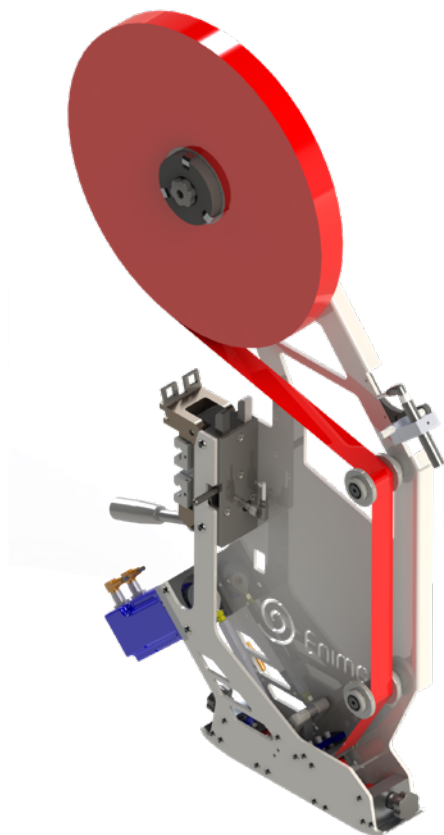

XT PRO HEAD

APPLICATORS

Characteristics

	PRO 30	PRO 60
Shortest strip of tape	25 mm (1")	25 mm (1")
Minimum distance between consecutive tape strips	25 mm (1")	25 mm (1")
Tape width	6 mm (0.24") - 30 mm (1.2")	6 mm (0.24") - 60 mm (2.4")
Tape thickness	0,1 mm - 2 mm	0,1 mm - 2mm
Internal tape roll diameter	76 mm (3")	76 mm (3")
Maximum external tape roll diameter	40 cm (15.75")	40 cm (15.75")
Max Length x Height x Depth	420 mm x 700 mm x 100 mm (16.54" x 27.56" x 3.93")	420 mm x 700 mm x 130 mm (16.54" x 27.56" x 5.12")