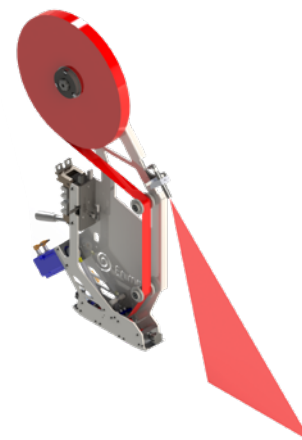

XT PRO HEAD

APPLICATORS

Characteristics

	PRO 30	PRO 60
Shortest strip of tape	25 mm (1")	25 mm (1")
Minimum distance between consecutive tape strips	25 mm (1")	25 mm (1")
Tape width	6 mm (0.24") - 30 mm (1.2")	6 mm (0.24") - 60 mm (2.4")
Tape thickness	0,1 mm - 2 mm	0,1 mm - 2mm
Internal tape roll diameter	76 mm (3")	76 mm (3")
Maximum external tape roll diameter	40 cm (15.75")	40 cm (15.75")
Max Length x Height x Depth	420 mm x 700 mm x 100 mm (16.54" x 27.56" x 3.93")	420 mm x 700 mm x 130 mm (16.54" x 27.56" x 5.12")